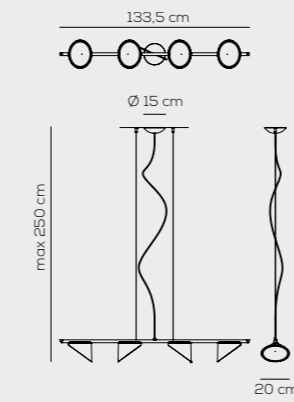

SPORCHI4ANXXLED

orchid

Rainer Mutsch

SP ORCHI 4
kg 8 m³ 0,2

dimmable phase cut IP20 CRI90 LED

Colours
BC white
SA sand
AN anthracite grey

3000K*
2700K upon request

LED 4 x 15W - diffused beam
4 x ~1234 lm* ~86 lm/W* source

220-240VAC

example composition code
SP ORCHI4 SA XX LED