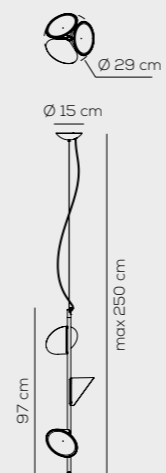

orchid

Rainer Mutsch

SP ORCHI 3
kg 6 m³ 0,18