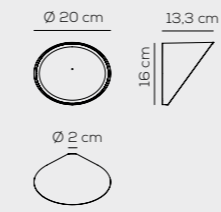

orchid

Rainer Mutsch

AP ORCHID
kg 1 m³ 0,02

ORCHID / applicazione a soffitto o a parete
application: both as ceiling or wall lamp

Colours
BC white
SA sand
AN anthracite grey

3000K*
2700K upon request

LED 15W - diffused beam
~1234 lm* ~86 lm/W* source

220-240VAC

example composition code
AP ORCHID SA XX LED