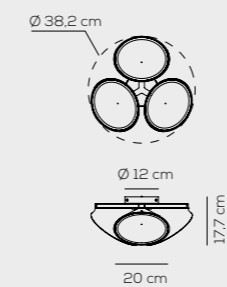

orchid

Rainer Mutsch

PL ORCHID
kg 6 m³ 0,07